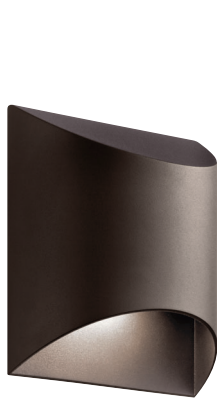

# Wesley LED

Finish: White, Black, Textured Architectural Bronze™, Platinum | Glass: Clear Tempered With Inside Etch

**49278WHLED** | Outdoor Wall  
9.6W, 3000K, 90 CRI, 65 LPW  
7"W x 7.5"H  
W L E LED

**49279WHLED** | Outdoor Wall  
19W, 3000K, 90 CRI, 56 LPW  
7"W x 13.75"H  
W L E LED

**49278BKLED** | Outdoor Wall  
9.5W, 3000K, 90 CRI, 47 LPW  
7"W x 7.5"H  
W L E LED

**49279BKLED** | Outdoor Wall  
19W, 3000K, 90 CRI, 37 LPW  
7"W x 13.75"H  
W L E LED

## FEATURE

49279 - Clear glass on top to provide up light